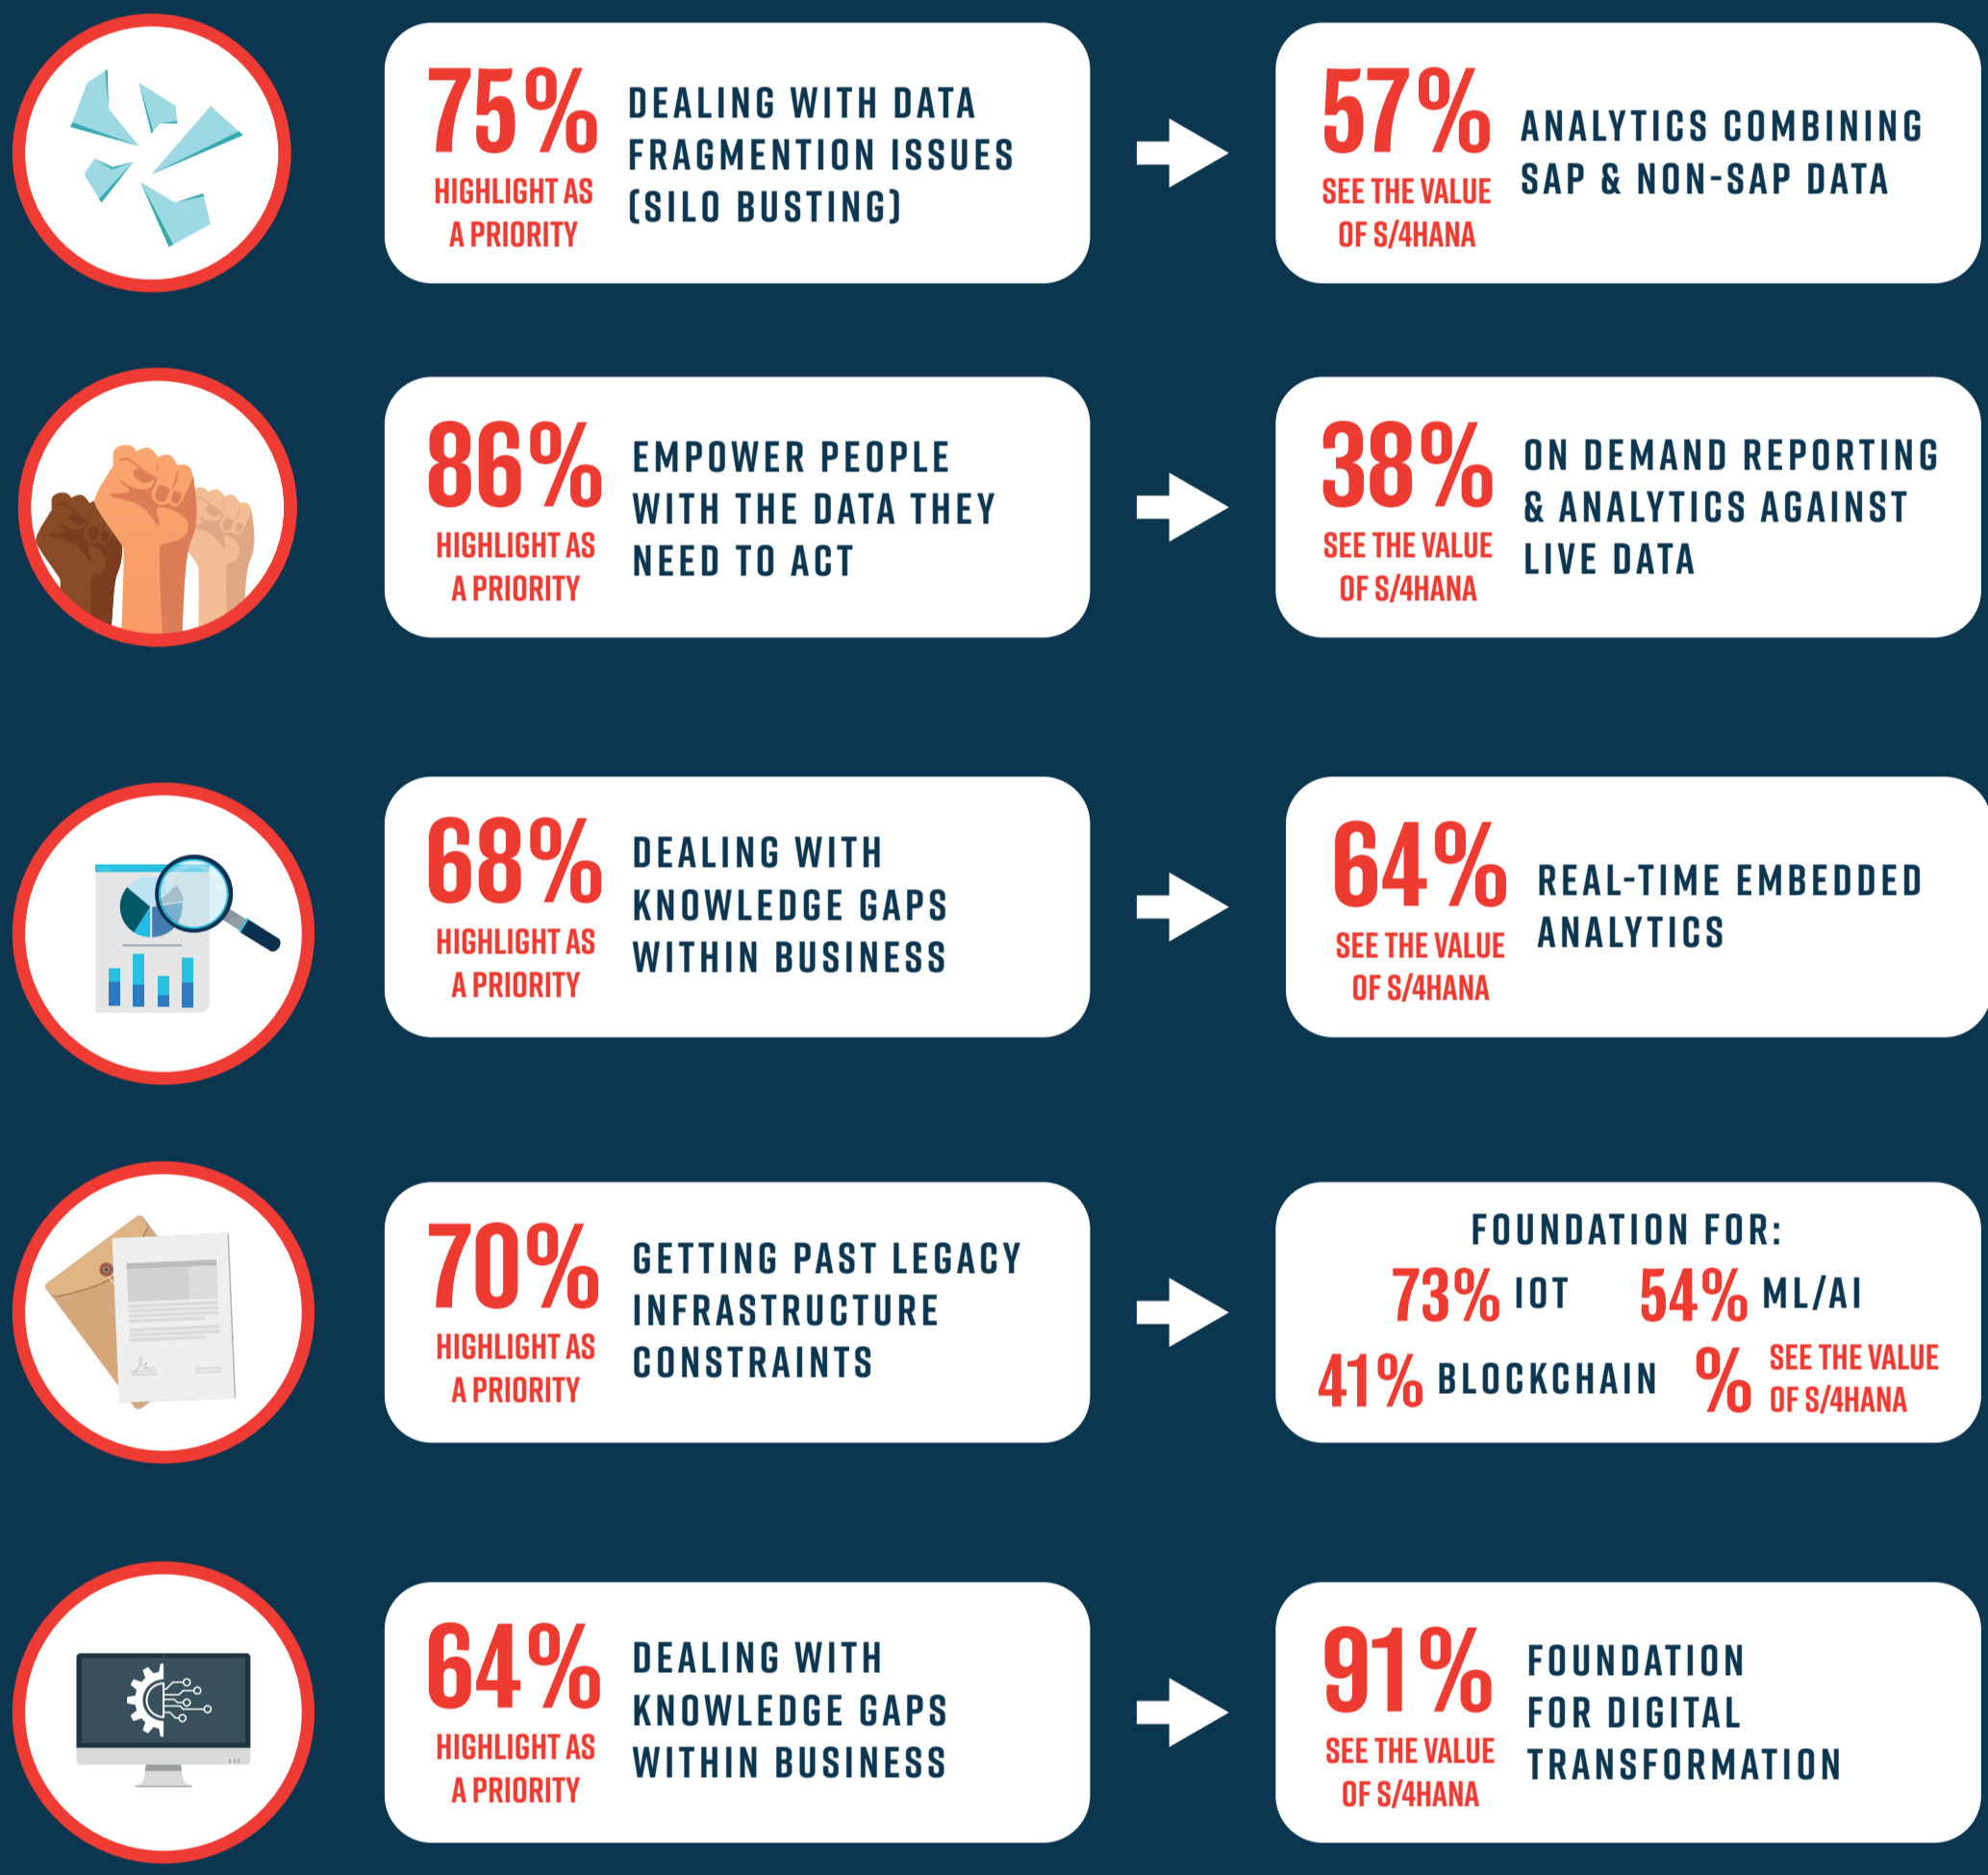

ACCELERATING YOUR JOURNEY TO DATA MATURITY WITH S/4HANA

Data maturity refers to how well an organization collects, analyzes and exploits its data. As you progress along your own data maturity journey, how can SAP's latest application and platform solution help?

THE DATA MATURITY IMPERATIVE

DATA MATURITY JOURNEY

WHY DATA MATURITY MATTERS

PRACTICAL REQUIREMENTS SET THE SCENE FOR S/4HANA

S/4HANA is SAP's latest intelligent enterprise resource planning (ERP) system which encompasses built-in AI, machine learning and advanced analytics.

DATA MATURITY IMPERATIVES **HOW S/4HANA CAN HELP**

BEYOND DATA-RELATED BENEFITS

HURDLES TO PROGRESS

OVERCOMING THE BARRIERS