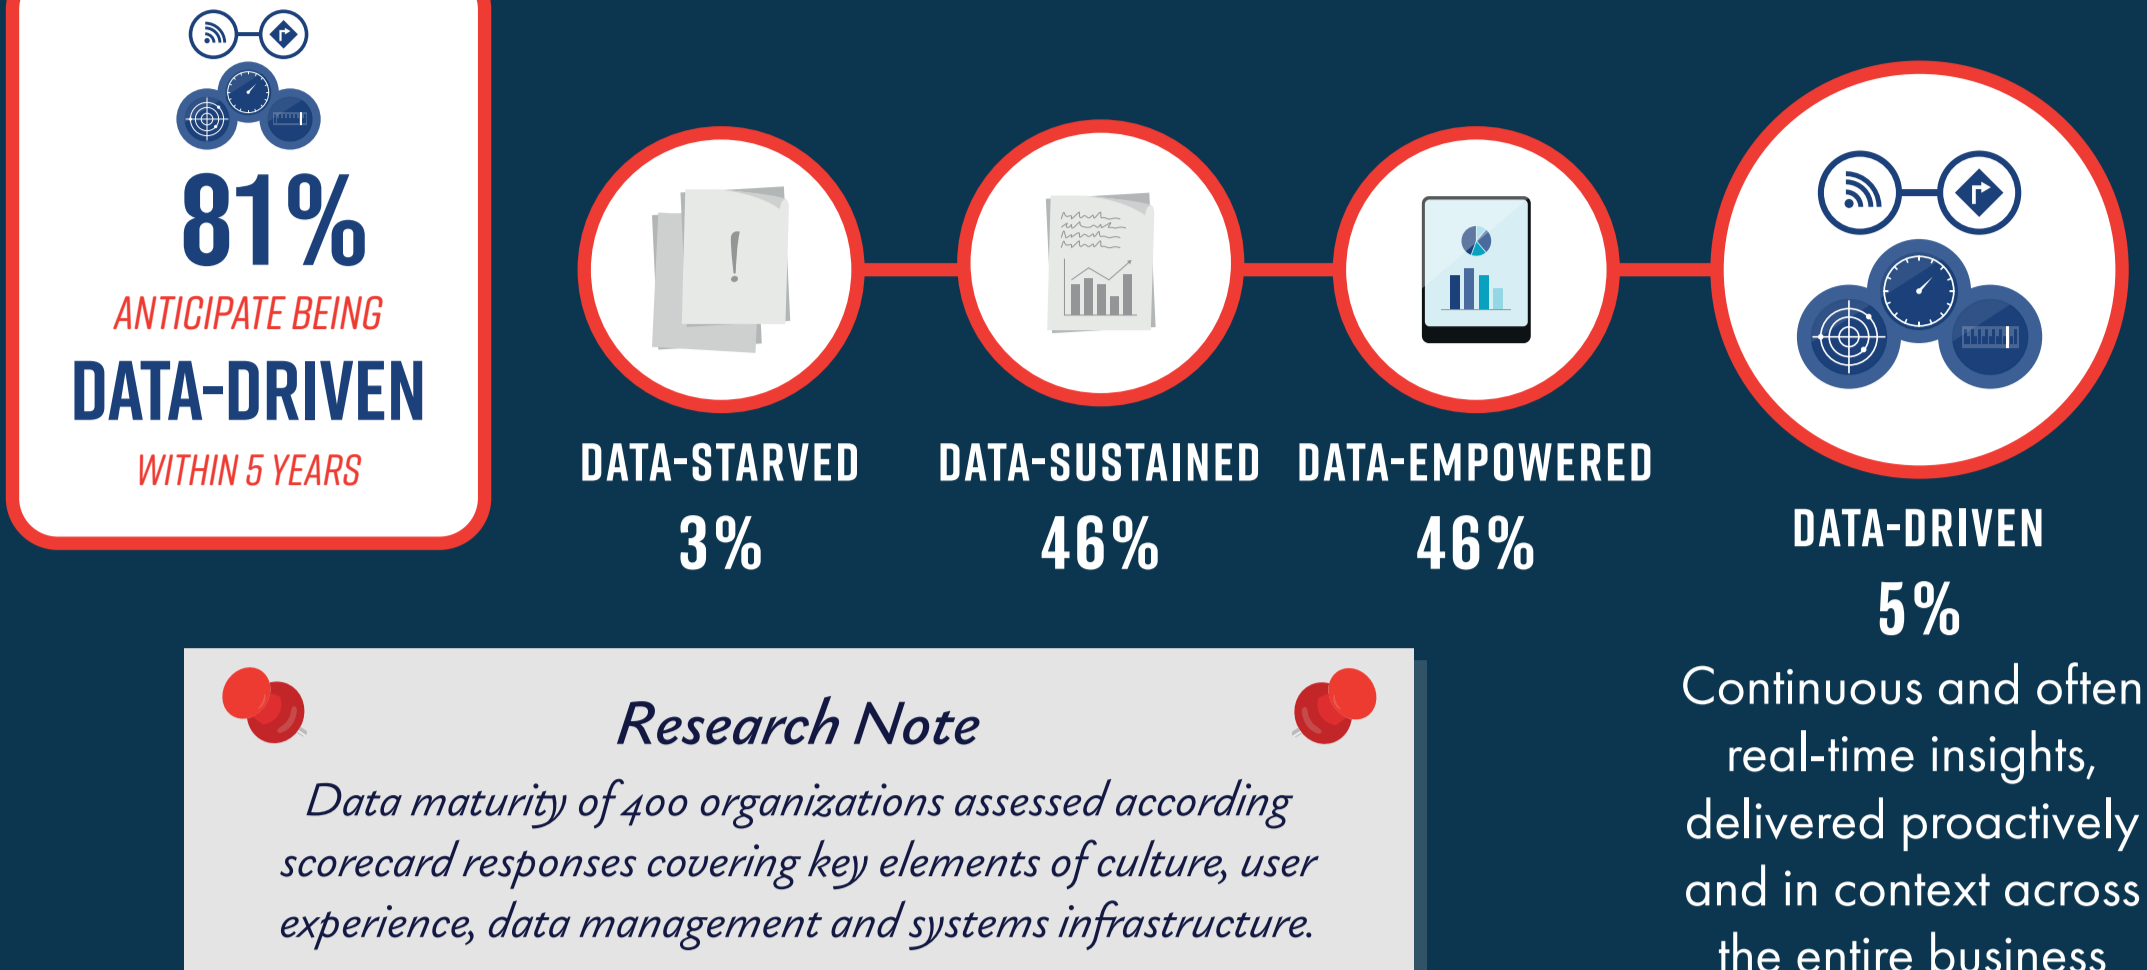

ACCELERATING YOUR JOURNEY TO DATA MATURITY WITH S/4HANA

Data maturity refers to how well an organization collects, analyzes and exploits its data. As you progress along your own data maturity journey, how can SAP's latest application and platform solution help?

THE DATA MATURITY IMPERATIVE

DATA MATURITY JOURNEY

WHY DATA MATURITY MATTERS

PRACTICAL REQUIREMENTS SET THE SCENE FOR S/4HANA

S/4HANA is SAP's latest intelligent enterprise resource planning (ERP) system which encompasses built-in AI, machine learning and advanced analytics.

DATA MATURITY IMPERATIVES **HOW S/4HANA CAN HELP**

BEYOND DATA-RELATED BENEFITS

HURDLES TO PROGRESS

OVERCOMING THE BARRIERS